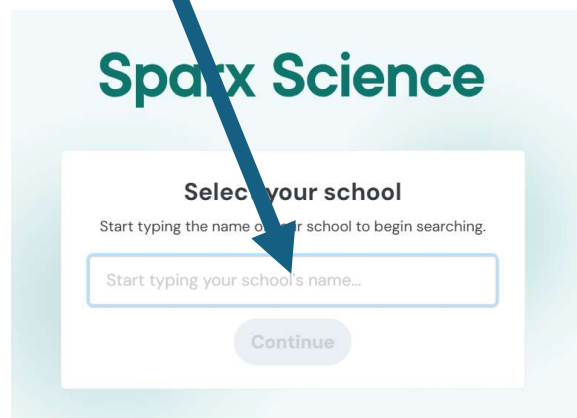

Logging into Sparx Science

ALL STUDENTS KNOW THEIR LOGIN AS IT IS THEIR NORMAL SCHOOL COMPUTER LOGIN!

Go to sparxscience.com

Click login

Type in Ilkeston and select our school

Click Login with Microsoft

Use your school email e.g. (24jonsmi@oiea.co.uk)