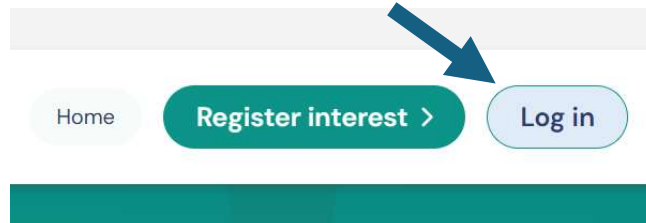

Logging into Sparx Science

ALL STUDENTS KNOW THEIR LOGIN AS IT IS THEIR NORMAL SCHOOL COMPUTER LOGIN!

Go to sparxscience.com

Click login

Type in Ilkeston and select our school

Click Login with Microsoft

Use your school email e.g. (24jonsmi@oiea.co.uk)